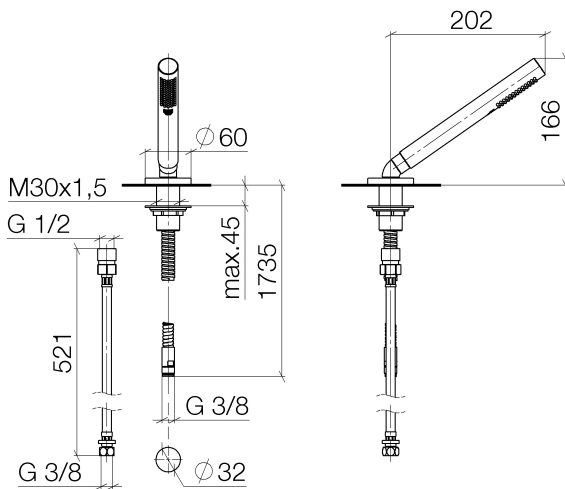

- Meta

Hand shower set for deck-mounted tub installation - polished chrome

Article number: 27 702 660-00

- Standard spray mode
- Descaling system
- Flange diameter 2-3/8"
- 1-1/4" hole diameter
- Metal shower hose 68-7/8" with anti-twist device
- Water flow rate limited to max. 1.8 gpm
- Fittings group in compliance with DIN 4109: 1
- Subsequent shower hose replacement possible without removing the fitting due to two-part construction.
- Internal backflow preventer.

## Dimensional drawing

All dimensions in mm / inch = mm x 0,0394

- Meta

Hand shower set for deck-mounted tub installation - polished chrome

Article number: 27 702 660-00

### Flow rate chart

- Meta

Hand shower set for deck-mounted tub installation - polished chrome

Article number: 27 702 660-00