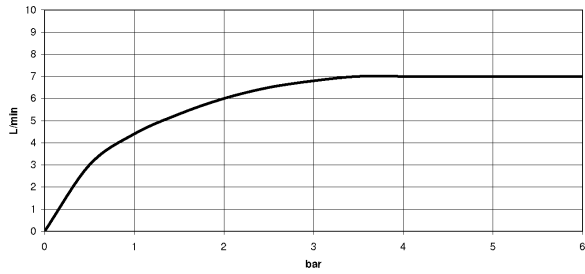

## Dimensional drawing

All dimensions in mm / inch = mm x 0,0394

- Meta

Hand shower set for deck-mounted tub installation - polished chrome

Article number: 27 702 660-00

### Flow rate chart

- Meta

Hand shower set for deck-mounted tub installation - polished chrome

Article number: 27 702 660-00